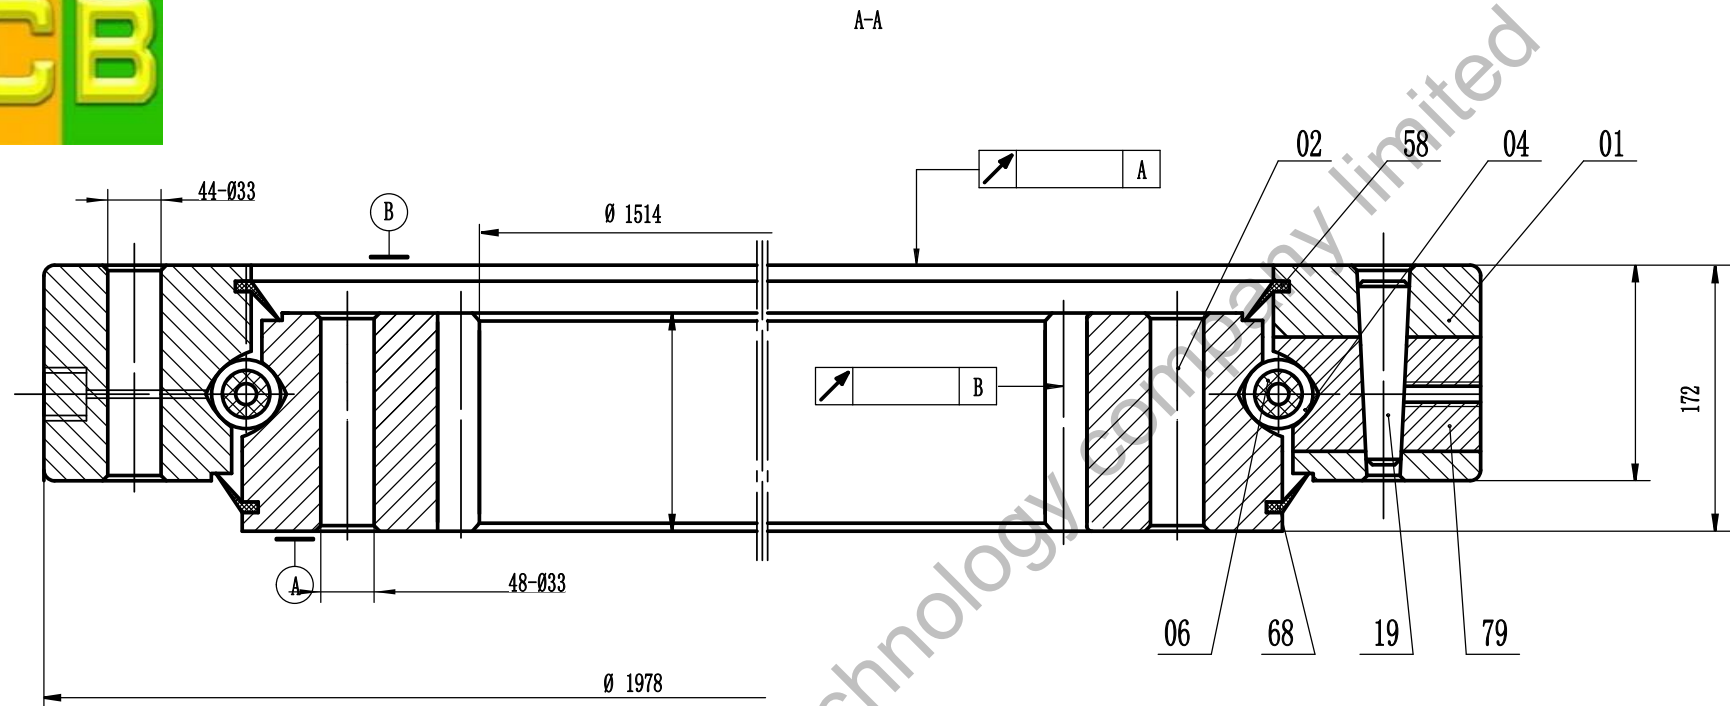

# JCB

**Remark:**

1. Luoyang JCB Bearing Technology Co., Ltd is a design and manufacture Inc, we manufactured slewing bearing for all kinds of various brand excavator, specialize in industry of manufacturing slewing bearing for excavator more than 30 years.
2. This drawing is reference for user, if you need formal drawing, please contact wth us to obtainthe official drawing.

slewing bearing for komatsu excavator	PC750	
		Weight(kg)
	Luoyang JCB Bearing Technology Co., Ltd	